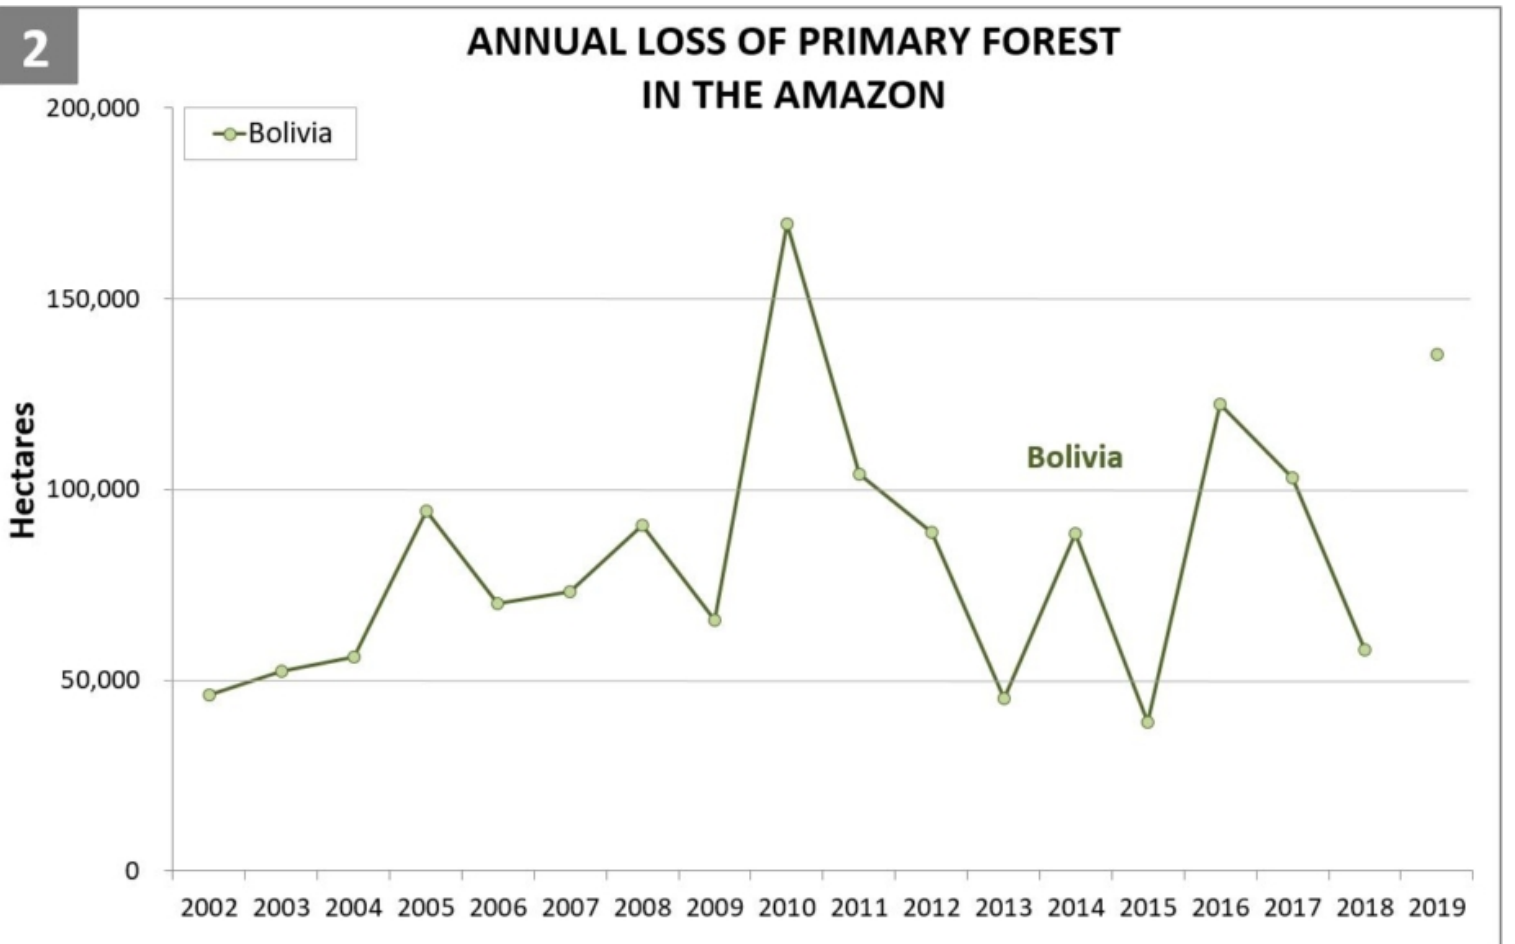

Amazon Deforestation Trends, 2001-2019

These graphs correspond to [MAAP Synthesis: 2019 Amazon Deforestation Trends and Hotspots](#).

Trends

Annual Deforestation of Primary Forest in the Amazon

2002 - 2019

4

ANNUAL LOSS OF PRIMARY FOREST IN THE AMAZON