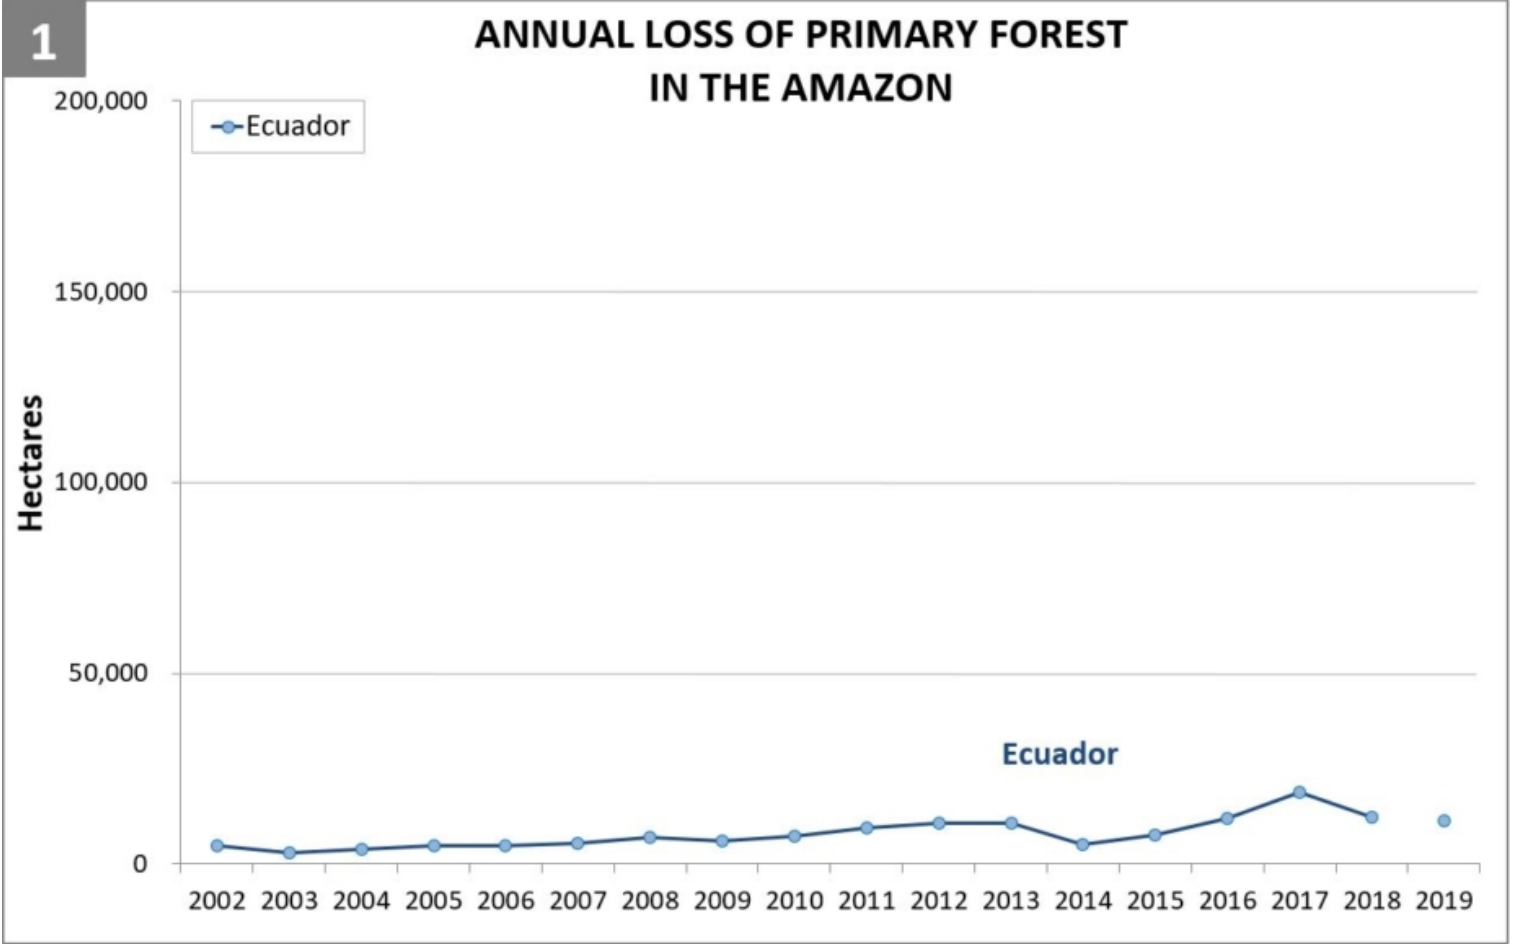

Amazon Deforestation Trends, 2001-2019

These graphs correspond to [MAAP Synthesis: 2019 Amazon Deforestation Trends and Hotspots](#).

Trends

Annual Deforestation of Primary Forest in the Amazon

2002 - 2019

4

ANNUAL LOSS OF PRIMARY FOREST IN THE AMAZON