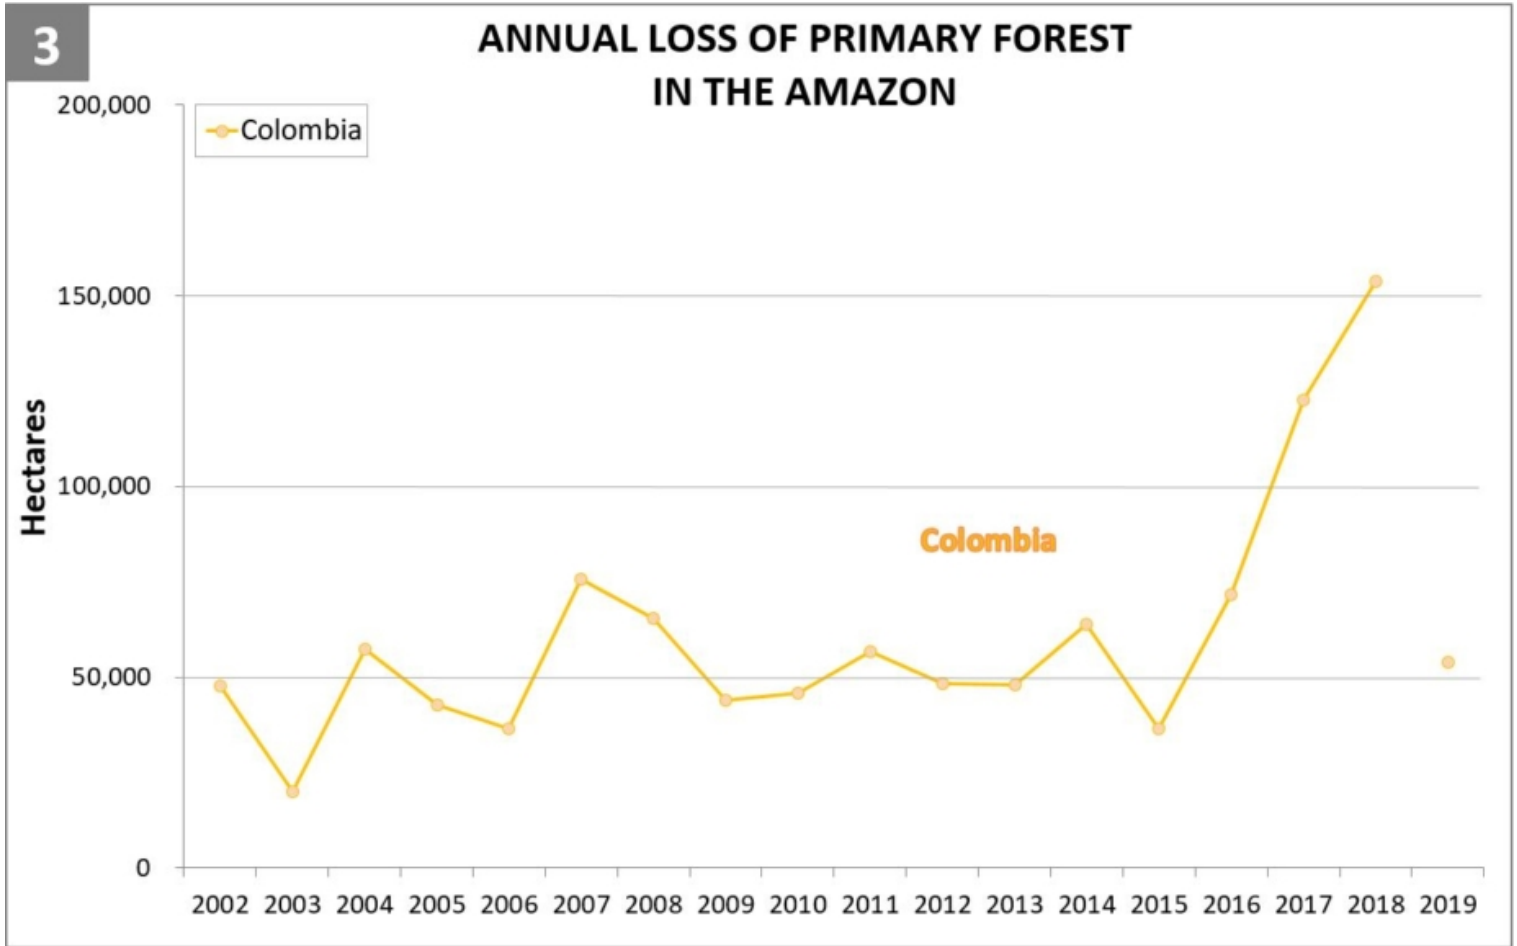

Amazon Deforestation Trends, 2001-2019

These graphs correspond to [MAAP Synthesis: 2019 Amazon Deforestation Trends and Hotspots](#).

Trends

Annual Deforestation of Primary Forest in the Amazon

2002 - 2019