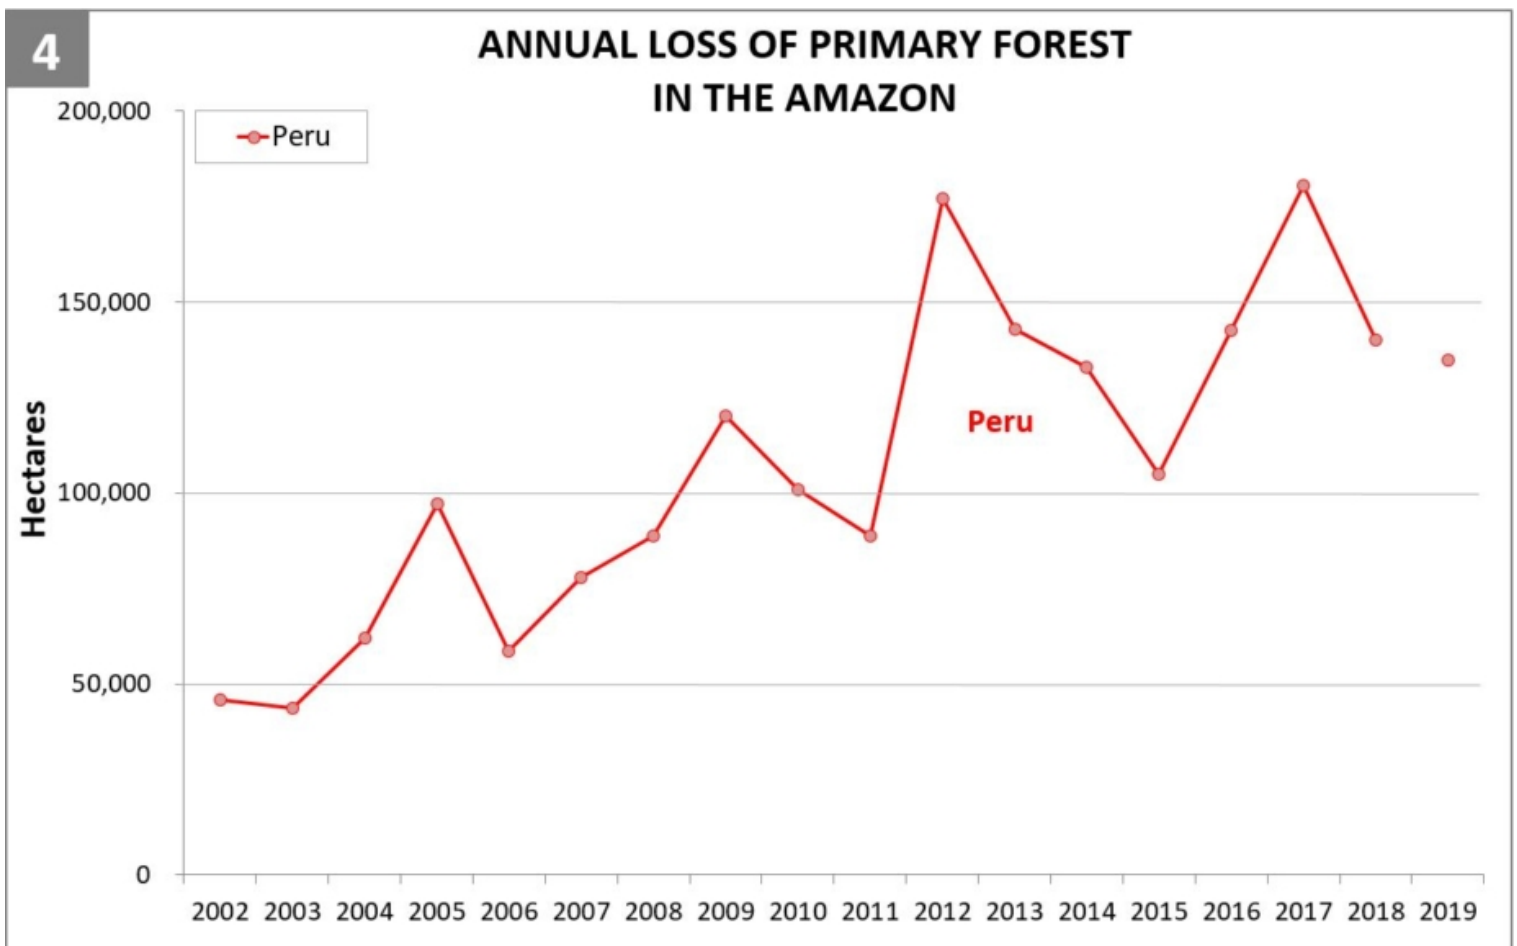

Amazon Deforestation Trends, 2001-2019

These graphs correspond to [MAAP Synthesis: 2019 Amazon Deforestation Trends and Hotspots](#).

Trends

Annual Deforestation of Primary Forest in the Amazon

2002 - 2019

4

ANNUAL LOSS OF PRIMARY FOREST IN THE AMAZON